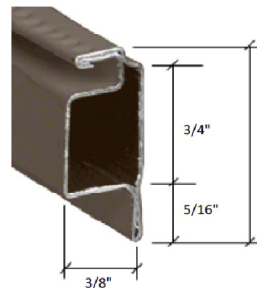

Gold

Evergreen

Cranberry

Frame Sizes:

1/4" x 3/4" Frame

5/16" x 3/4" Frame

3/8" x 3/4" Frame

7/16" x 3/4" Frame

7/16" x 1" Frame

Standoff Frame

Standard Lip Frame

Reverse Lip Frame