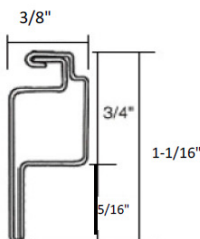

Gold

Evergreen

Cranberry

Frame Sizes:

1/4" x 3/4" Frame

5/16" x 3/4" Frame

3/8" x 3/4" Frame

7/16" x 3/4" Frame

7/16" x 1" Frame

Standoff Frame

Standard Lip Frame

Reverse Lip Frame