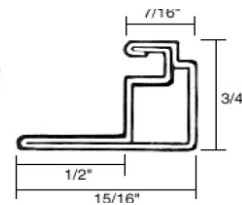

Gold

Evergreen

Cranberry

Frame Sizes:

1/4" x 3/4" Frame

5/16" x 3/4" Frame

3/8" x 3/4" Frame

7/16" x 3/4" Frame

7/16" x 1" Frame

Standoff Frame

Standard Lip Frame

Reverse Lip Frame