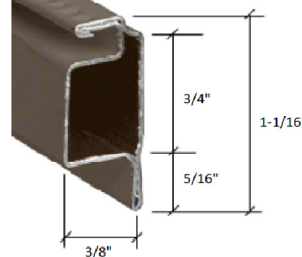

Gold

Evergreen

Cranberry

Frame Sizes:

1/4" x 3/4" Frame

5/16" x 3/4" Frame

3/8" x 3/4" Frame

7/16" x 3/4" Frame

7/16" x 1" Frame

Standoff Frame

Standard Lip Frame

Reverse Lip Frame