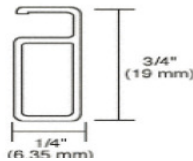

Gold

Evergreen

Cranberry

Frame Sizes:

1/4" x 3/4" Frame

5/16" x 3/4" Frame

3/8" x 3/4" Frame

7/16" x 3/4" Frame

7/16" x 1" Frame

Standoff Frame

Standard Lip Frame

Reverse Lip Frame