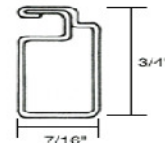

Gold

Evergreen

Cranberry

Frame Sizes:

1/4" x 3/4" Frame

5/16" x 3/4" Frame

3/8" x 3/4" Frame

7/16" x 3/4" Frame

7/16" x 1" Frame

Standoff Frame

Standard Lip Frame

Reverse Lip Frame