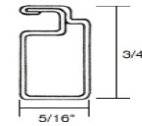

Gold

Evergreen

Cranberry

Frame Sizes:

1/4" x 3/4" Frame

5/16" x 3/4" Frame

3/8" x 3/4" Frame

7/16" x 3/4" Frame

7/16" x 1" Frame

Standoff Frame

Standard Lip Frame

Reverse Lip Frame