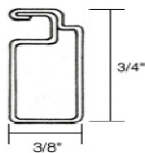

Gold

Evergreen

Cranberry

Frame Sizes:

1/4" x 3/4" Frame

5/16" x 3/4" Frame

3/8" x 3/4" Frame

7/16" x 3/4" Frame

7/16" x 1" Frame

Standoff Frame

Standard Lip Frame

Reverse Lip Frame