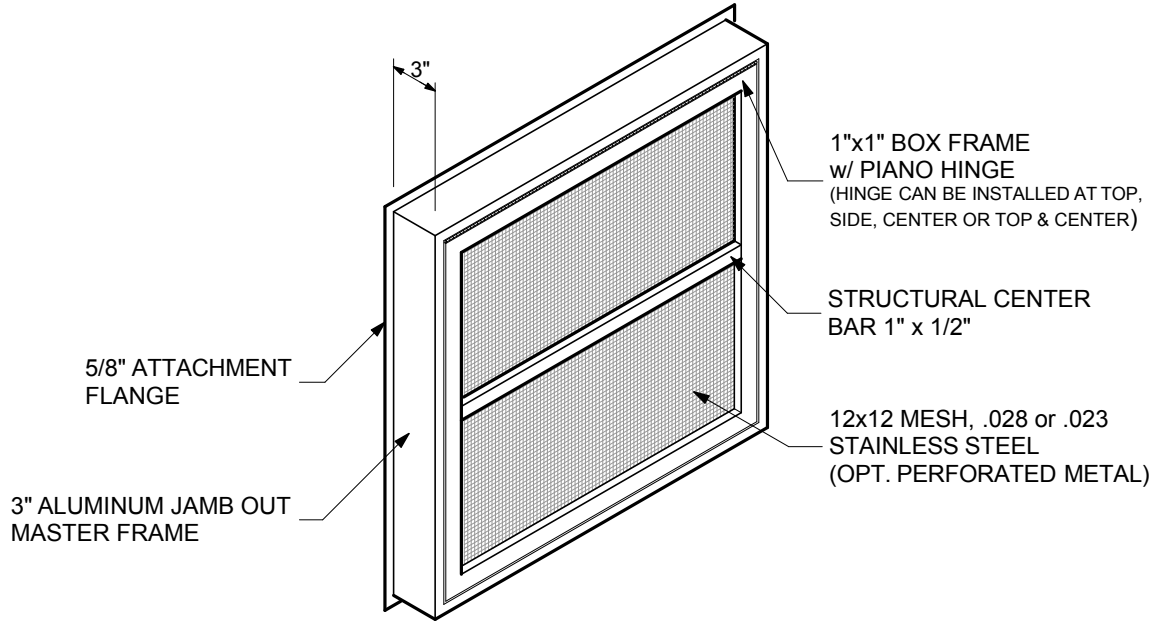

3" MASTER FRAME OPERABLE

EXTERIOR PERSPECTIVE

SCALE: 1" = 1'-0"

EXTERIOR VIEW

SCALE: 1" = 1'-0"

INTERIOR VIEW

SCALE: 1" = 1'-0"