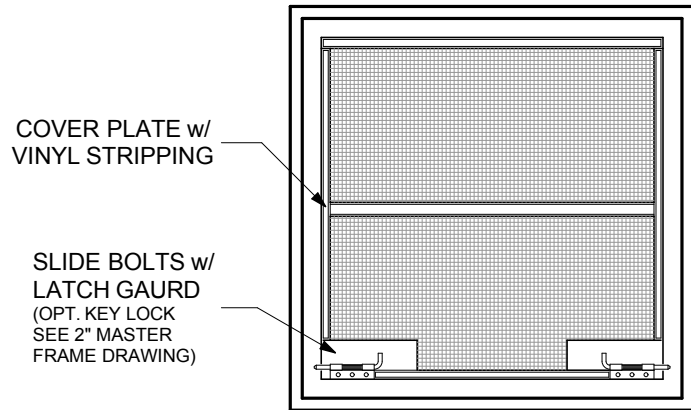

3" MASTER FRAME OPERABLE

EXTERIOR PERSPECTIVE

SCALE: 1" = 1'-0"

EXTERIOR VIEW

SCALE: 1" = 1'-0"

INTERIOR VIEW

SCALE: 1" = 1'-0"