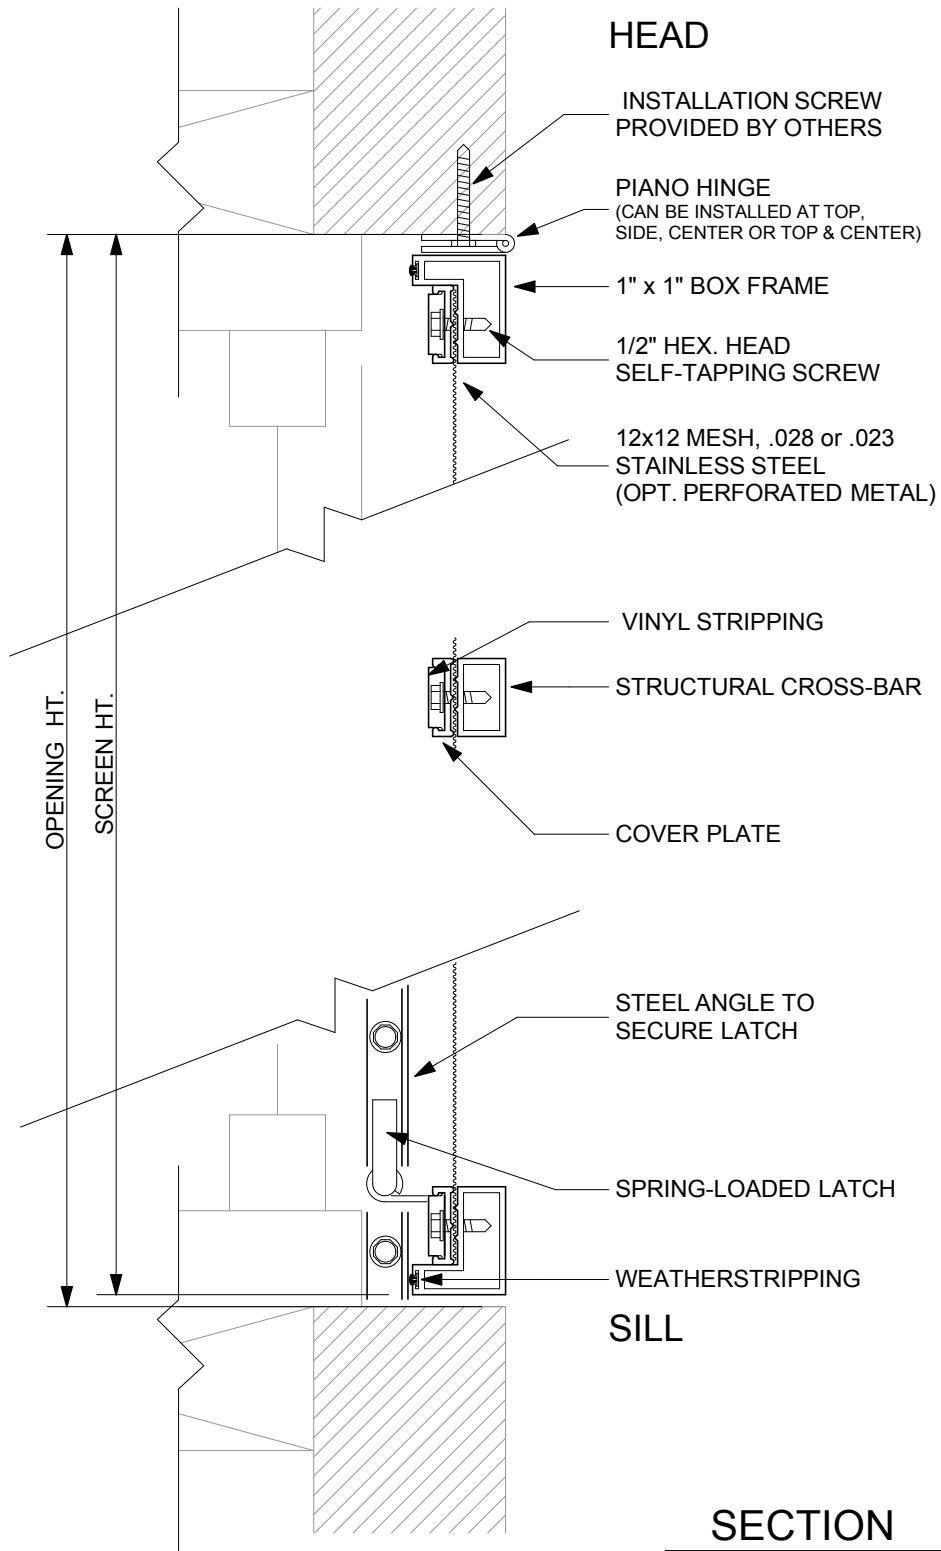

1" x 1" BOX FRAME w/ PIANO HINGE

SECTION

SCALE: 1/2" = 1"