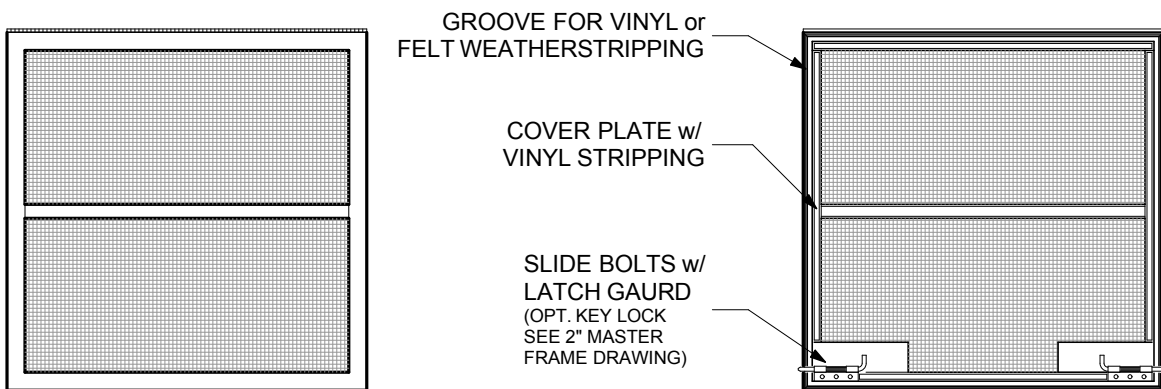

1" x 1" BOX FRAME w/ PIANO HINGE

EXTERIOR PERSPECTIVE

SCALE: 1" = 1'-0"

EXTERIOR VIEW

SCALE: 1" = 1'-0"

INTERIOR VIEW

SCALE: 1" = 1'-0"