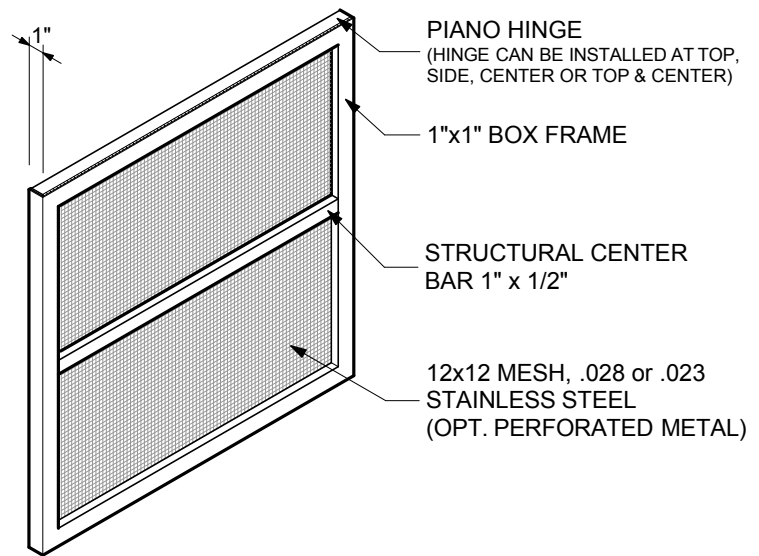

1" x 1" BOX FRAME w/ PIANO HINGE

EXTERIOR PERSPECTIVE

SCALE: 1" = 1'-0"

EXTERIOR VIEW

SCALE: 1" = 1'-0"

INTERIOR VIEW

SCALE: 1" = 1'-0"