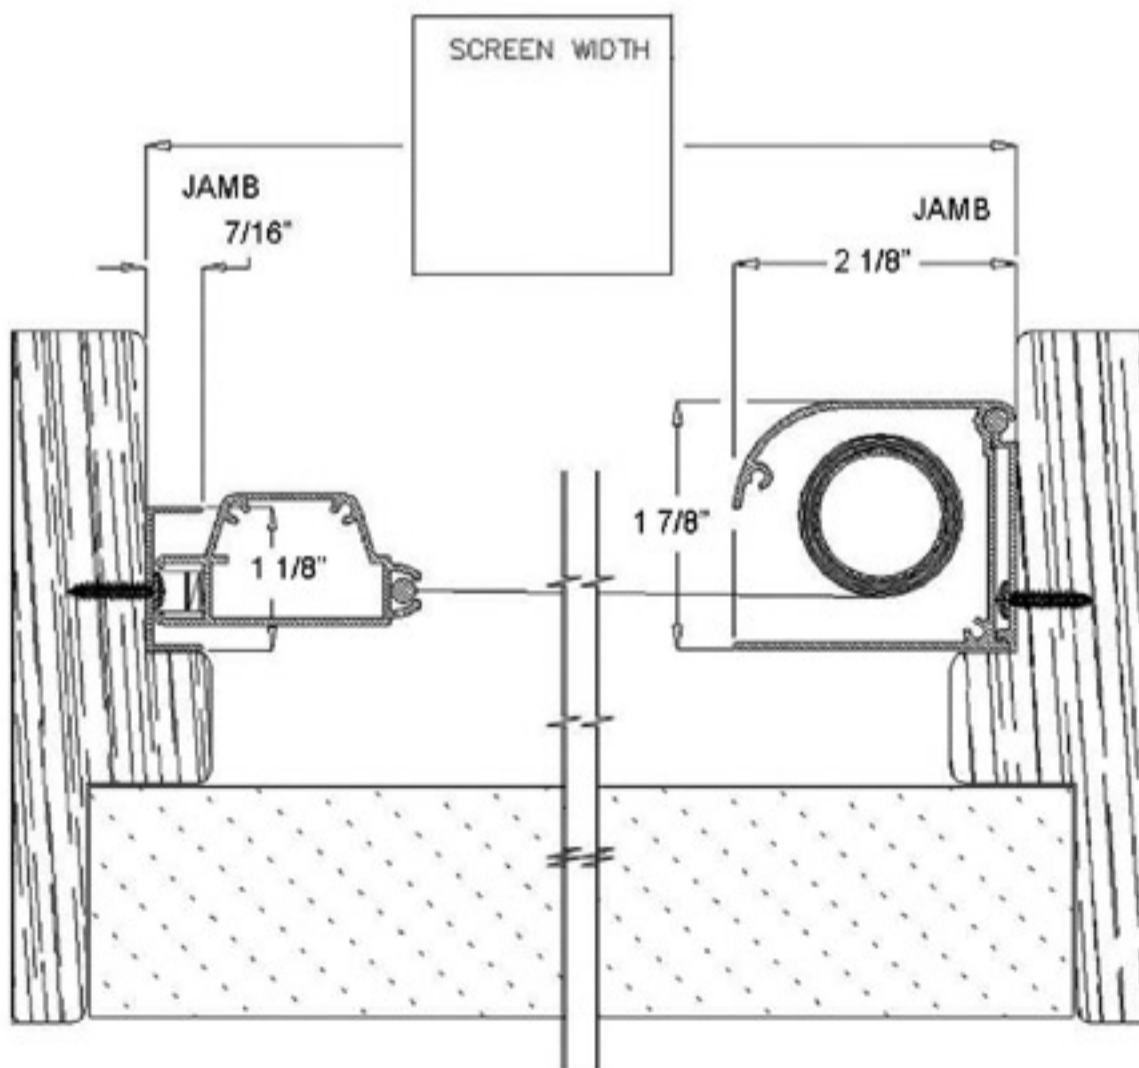

Roll-Away®
Series 6000
Inside Mount Door

FOR SLOPED SILL
 CONDITION
 MEASURE SCREEN HEIGHT
 FROM THIS POINT.

**The dimensions for an
 Inside Mount Roll-Away® Door
 are derived from the details
 at left (WIDTH) & above (HEIGHT).
 Measuring by these dimensions will
 provide a door that will fit your opening.**