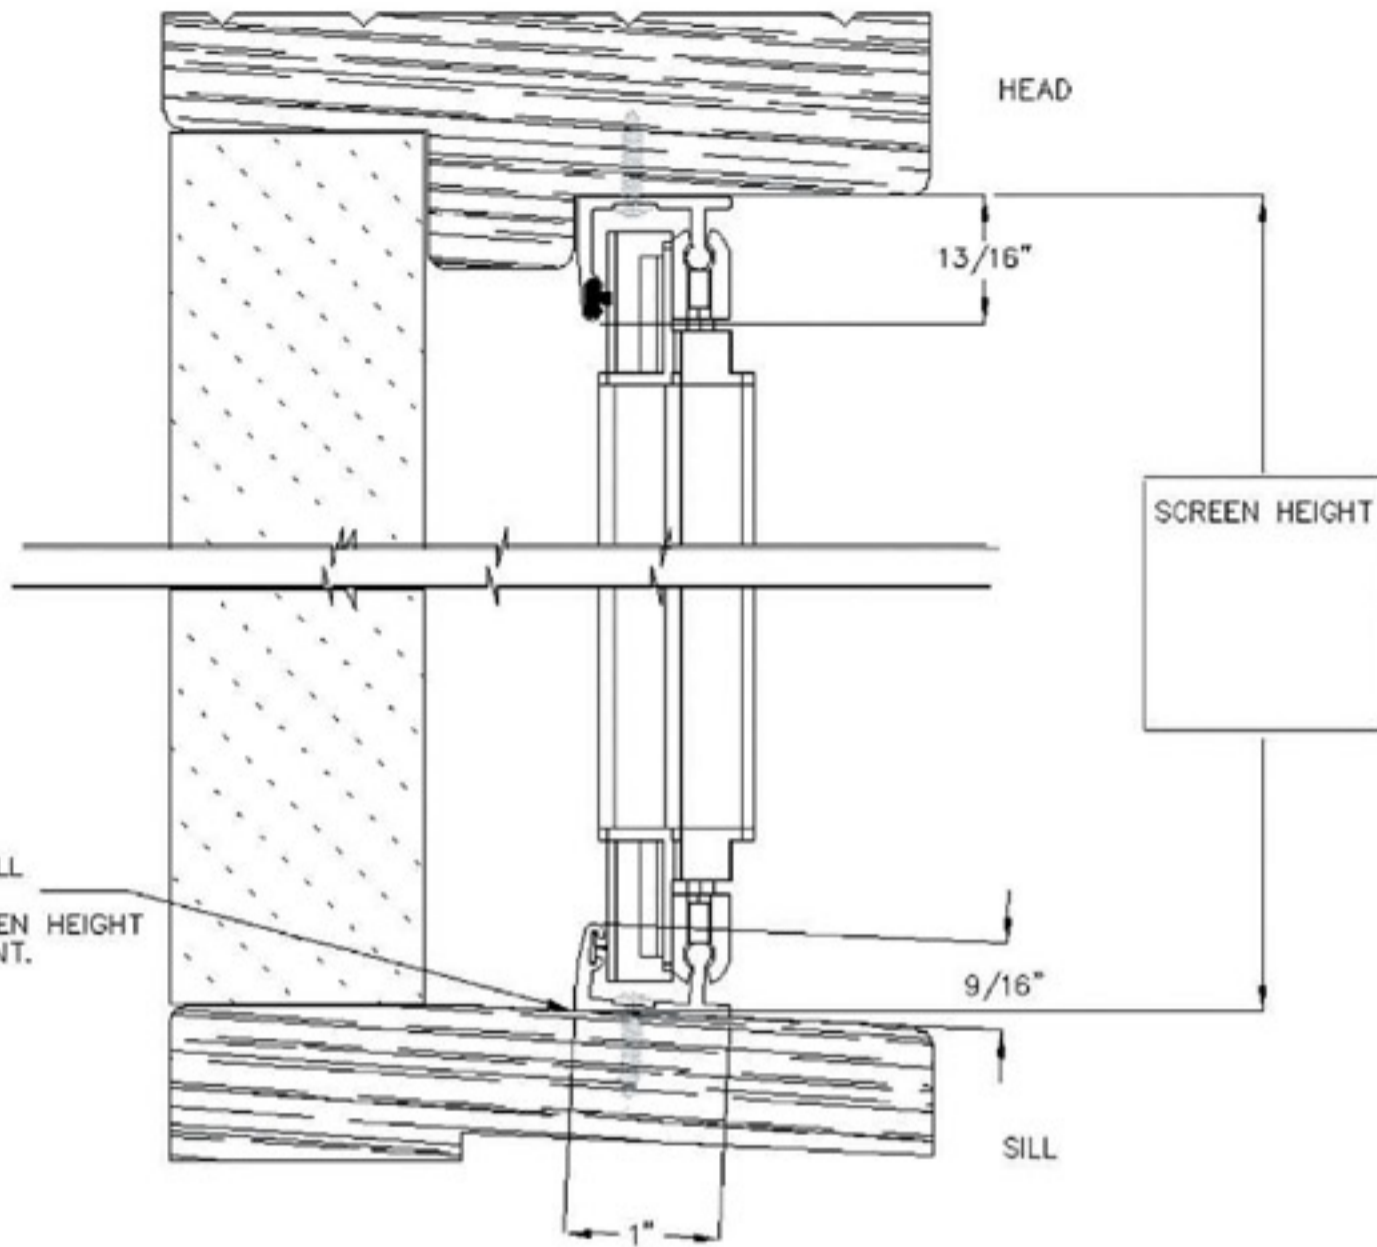

Roll-Away®
Series 6000
Inside Mount Door

FOR SLOPED SILL
 CONDITION
 MEASURE SCREEN HEIGHT
 FROM THIS POINT.

**The dimensions for an
 Inside Mount Roll-Away® Door
 are derived from the details
 at left (WIDTH) & above (HEIGHT).
 Measuring by these dimensions will
 provide a door that will fit your opening.**