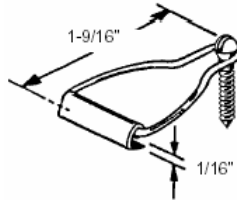

PLASTIC PULL TAB

CORNER SPRING

ACORN SWIVEL

LOOP LATCH
SPLINE - IN

HOLLOW
PULL TAB

LEAF SPRING

SLIDE LATCH

BOTTOM
LOOP